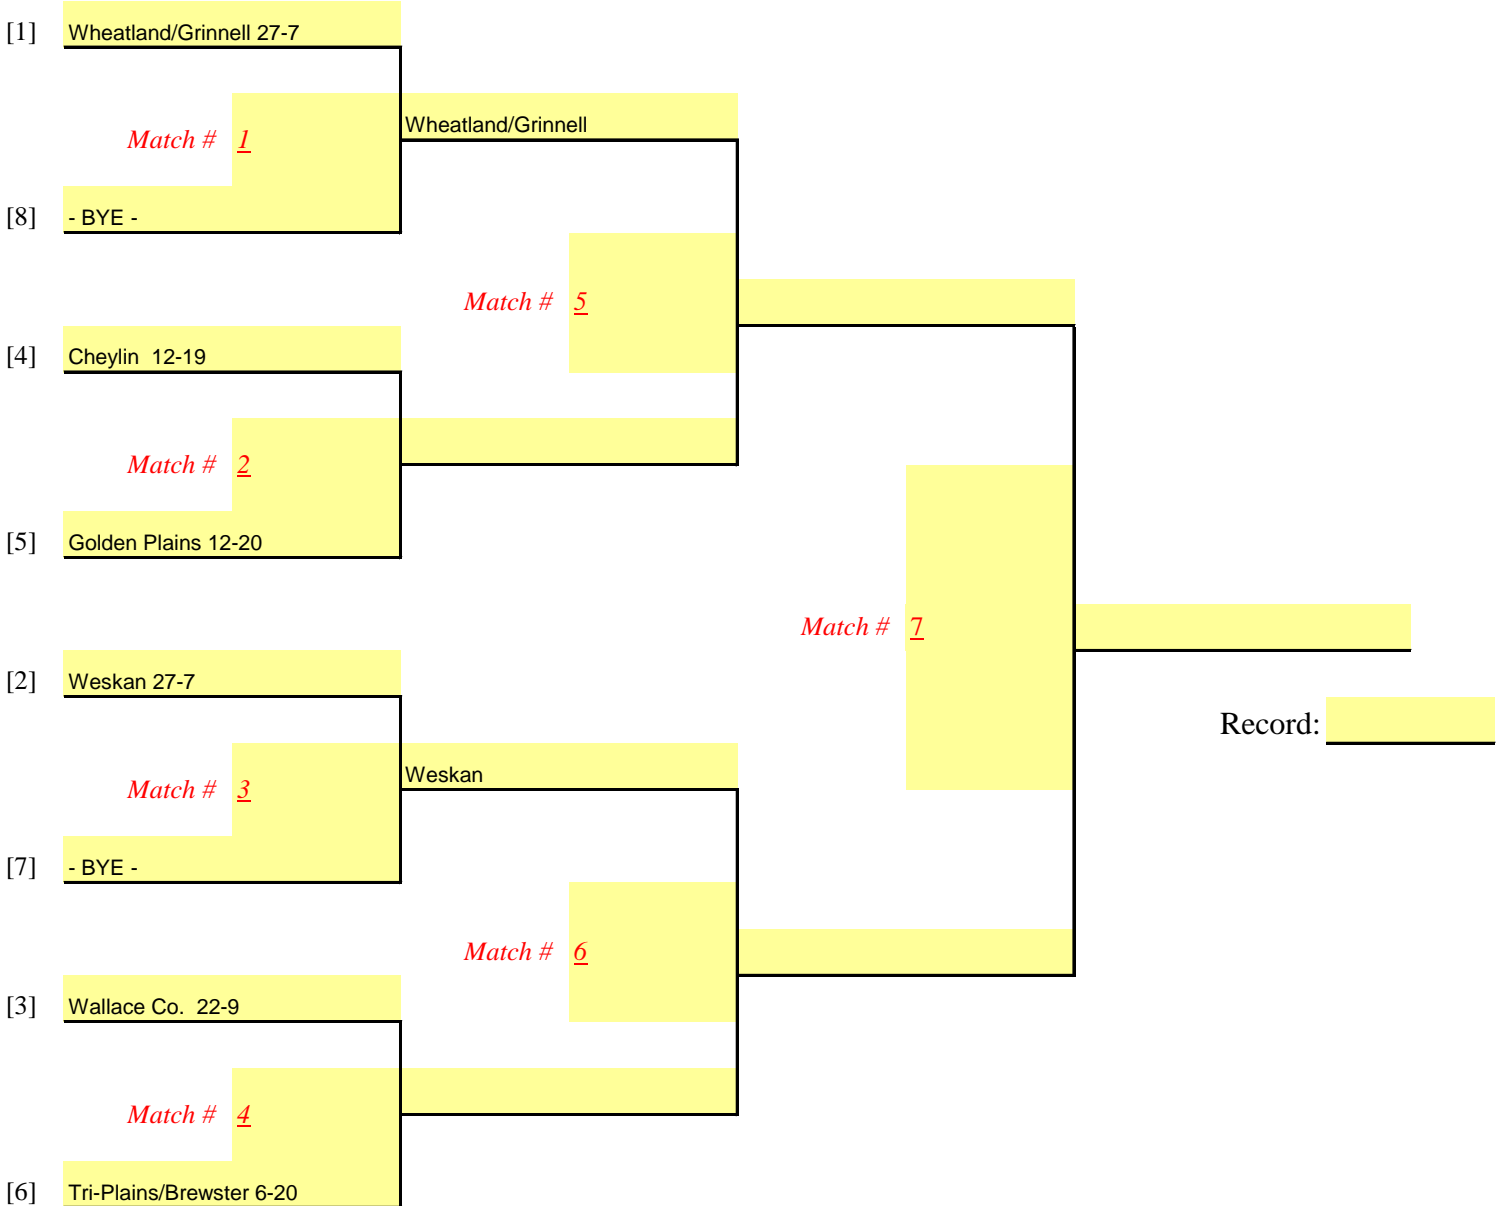

**Kansas State High School Activities Association**  
**OFFICIAL TOURNAMENT BRACKET**  
**CLASS 1A - DIV II— SUB-STATE VOLLEYBALL TOURNAMENT**

DATE: October 22, 2011

SITE: Rexford/Golden Plains

MANAGER: Travis Smith

MATCH(S) #1 START TIME: 2:00

*Other matches will start 20 min. (10 min) after*

6-team tournaments will not start before 1:00 PM

**NO MATCH WILL START SOONER THAN THE TIME PRINTED ON THE BRACKET**